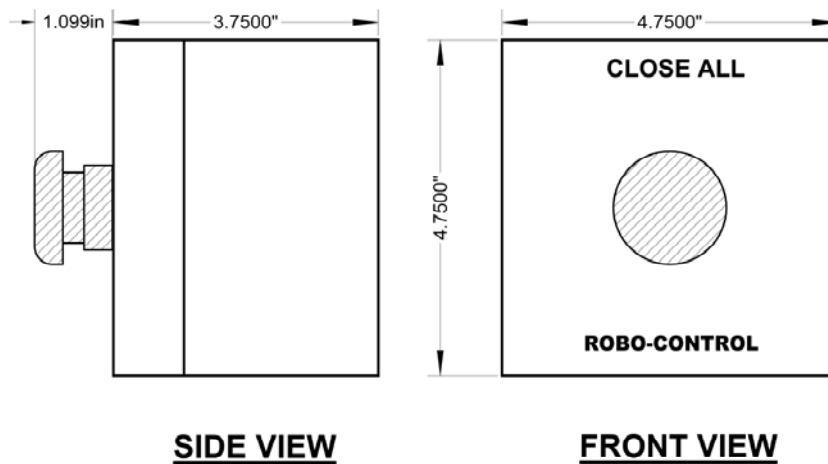

DIMENSIONS

Robo-Control Inc.
P.O. Box 1824
Bridge City, TX 77611
www.rob-control.com

Tel: (409) 697-2666
Fax: (409) 697-2668
Email: mail@rob-control.com